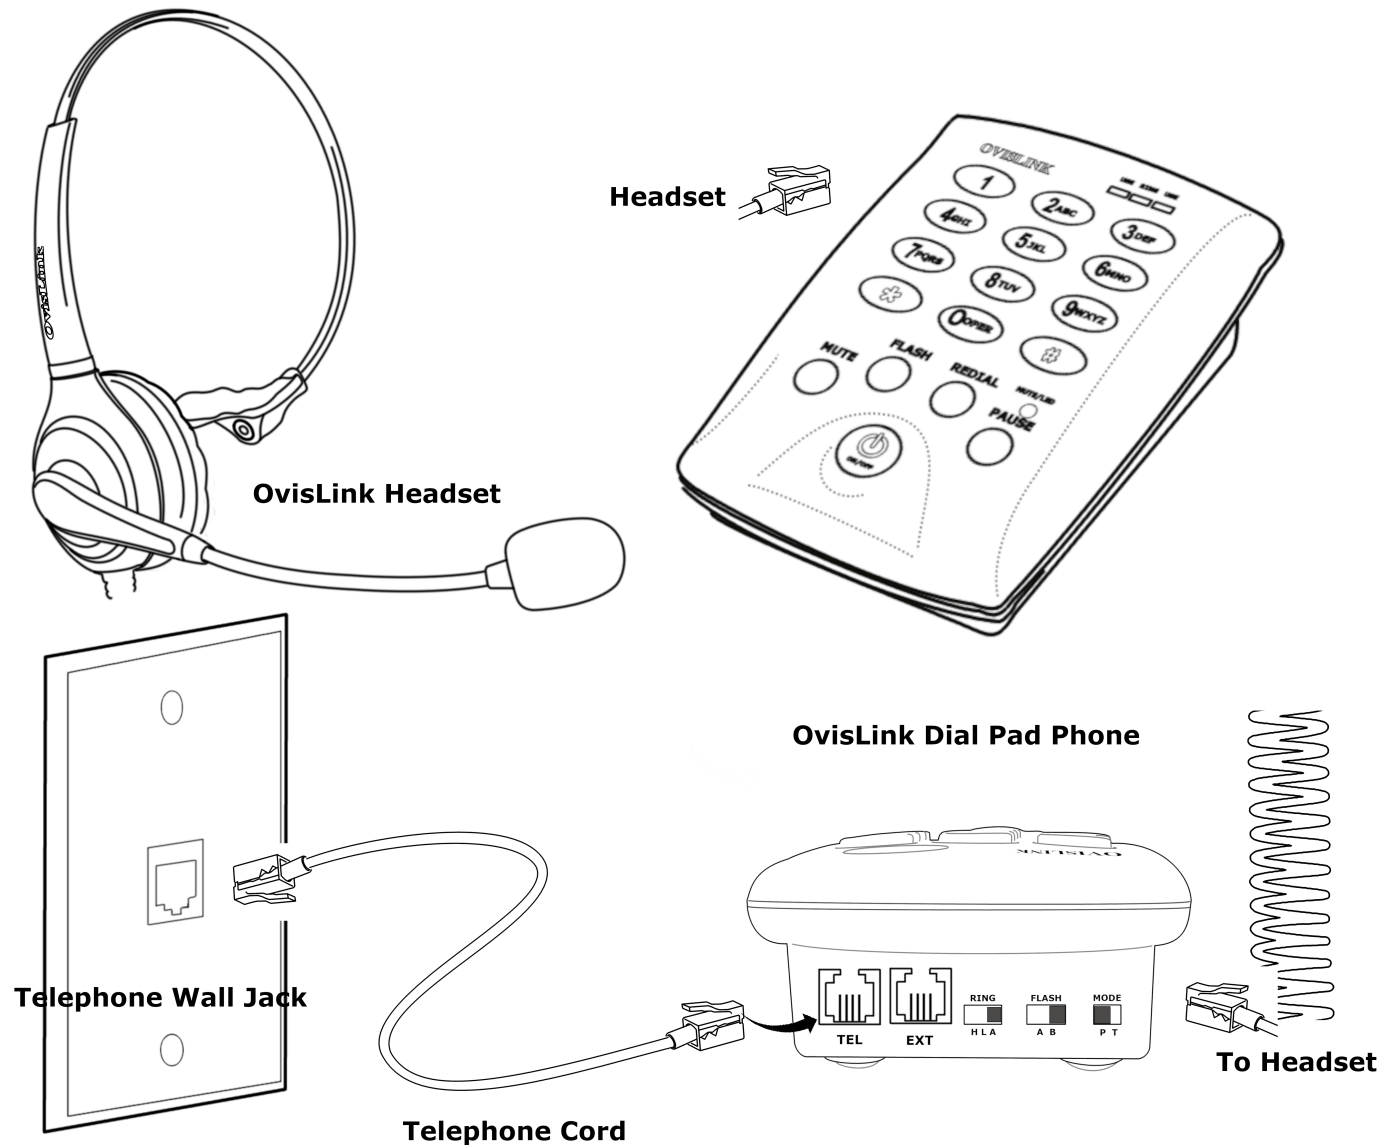

Connect OvisLink Dial Pad phone with Regular Phone Line

OvisLink dial pad phone is a telephone set. It uses headset instead of handset. To use it with regular phone line, connect the TEL port to regular phone line as diagram below.

Connect OvisLink Dial Pad phone with VoIP Phone Line

OvisLink dial pad phone is a telephone set. It uses headset instead of handset. To use it with VoIP phone line, connect the TEL port of the dial pad phone to the phone port on the VoIP ATA provided by the phone service provider as diagram below.