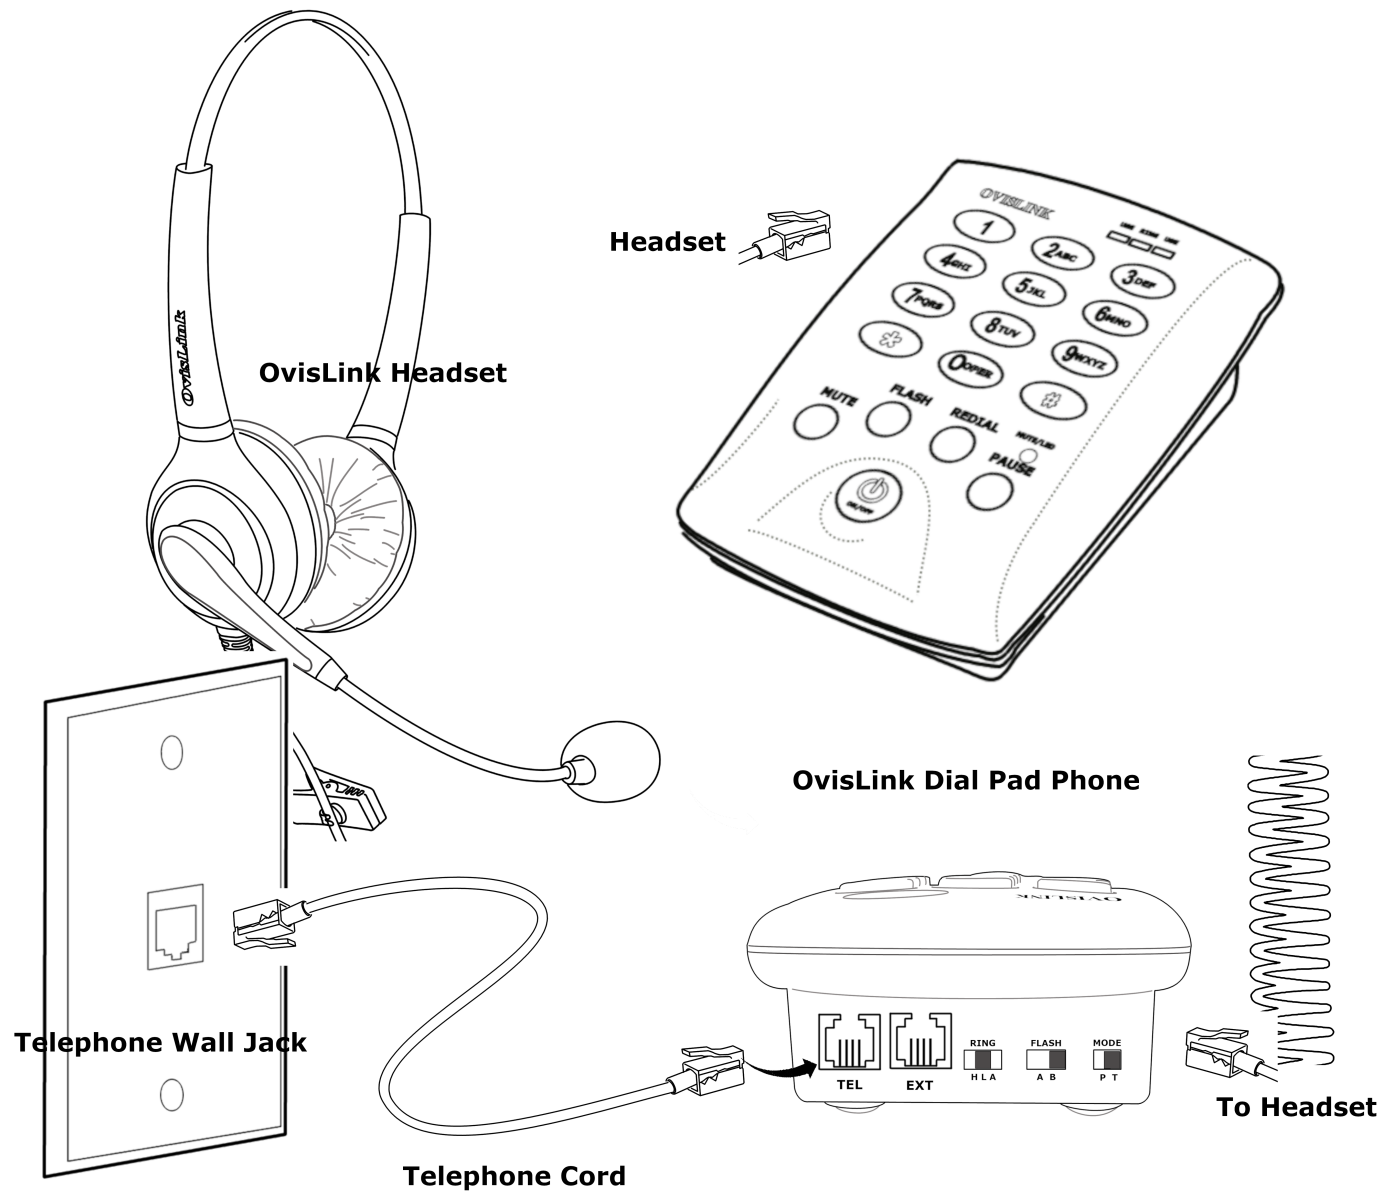

# Connect OvisLink Dial Pad phone with Regular Phone Line

OvisLink dial pad phone is a telephone set. It uses headset instead of handset. To use it with regular phone line, connect the TEL port to regular phone line as diagram below.

# Connect OvisLink Dial Pad phone with VoIP Phone Line

OvisLink dial pad phone is a telephone set. It uses headset instead of handset. To use it with VoIP phone line, connect the TEL port of the dial pad phone to the phone port on the VoIP ATA provided by the phone service provider as diagram below.