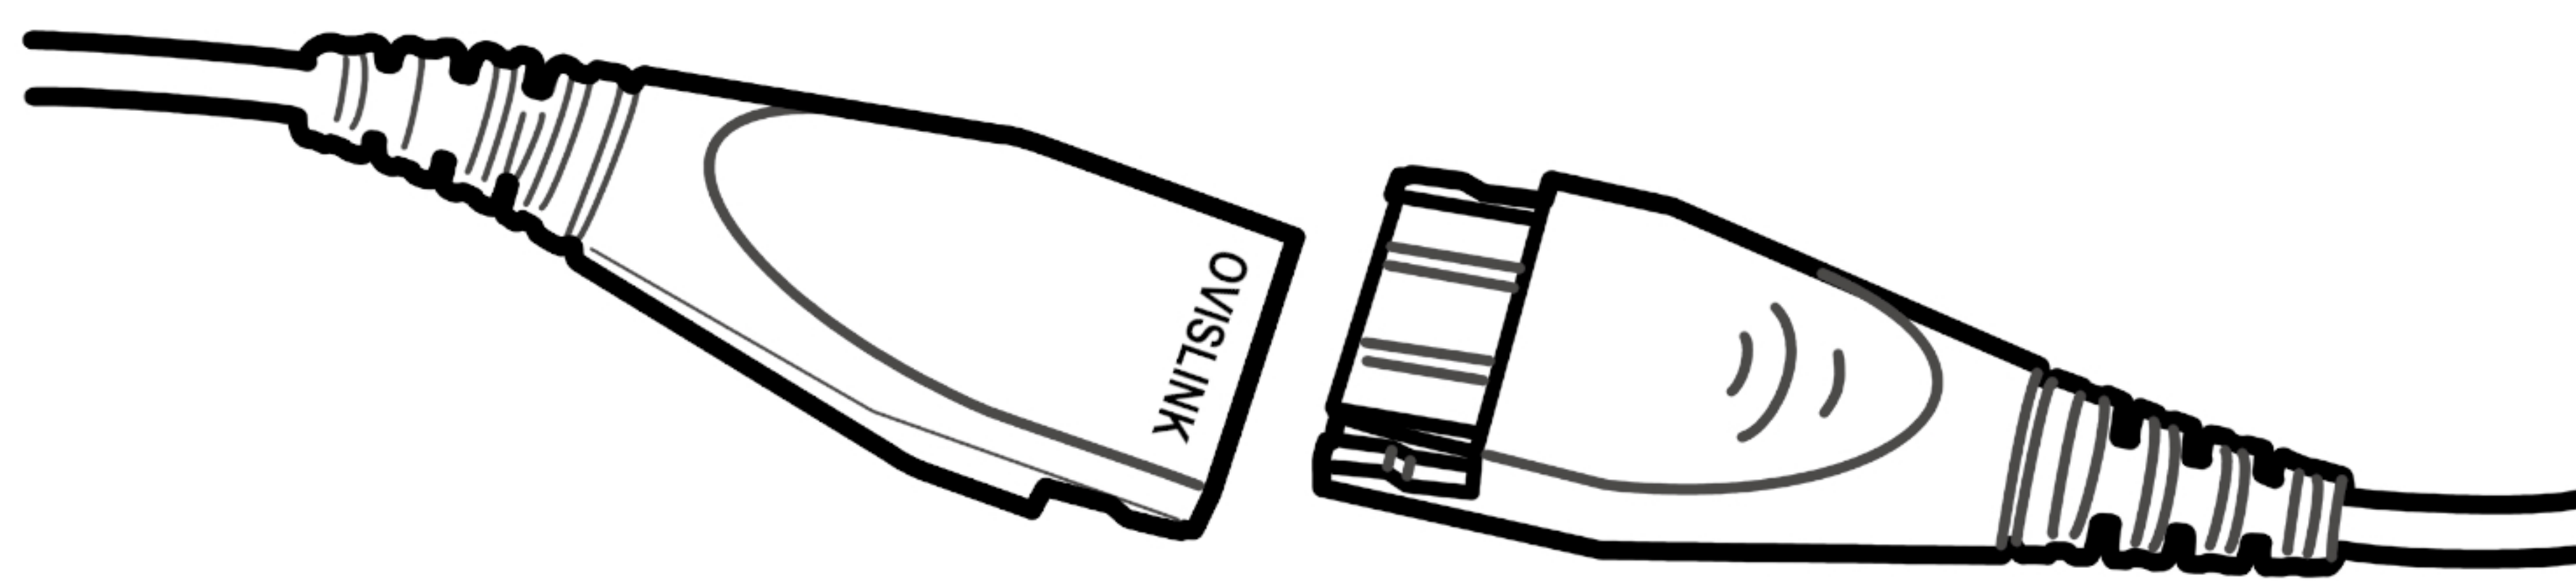

# Dual Ear Call Center Headset Detail Diagram

⑧ Quick Disconnect

⑨ RJ9 Connector