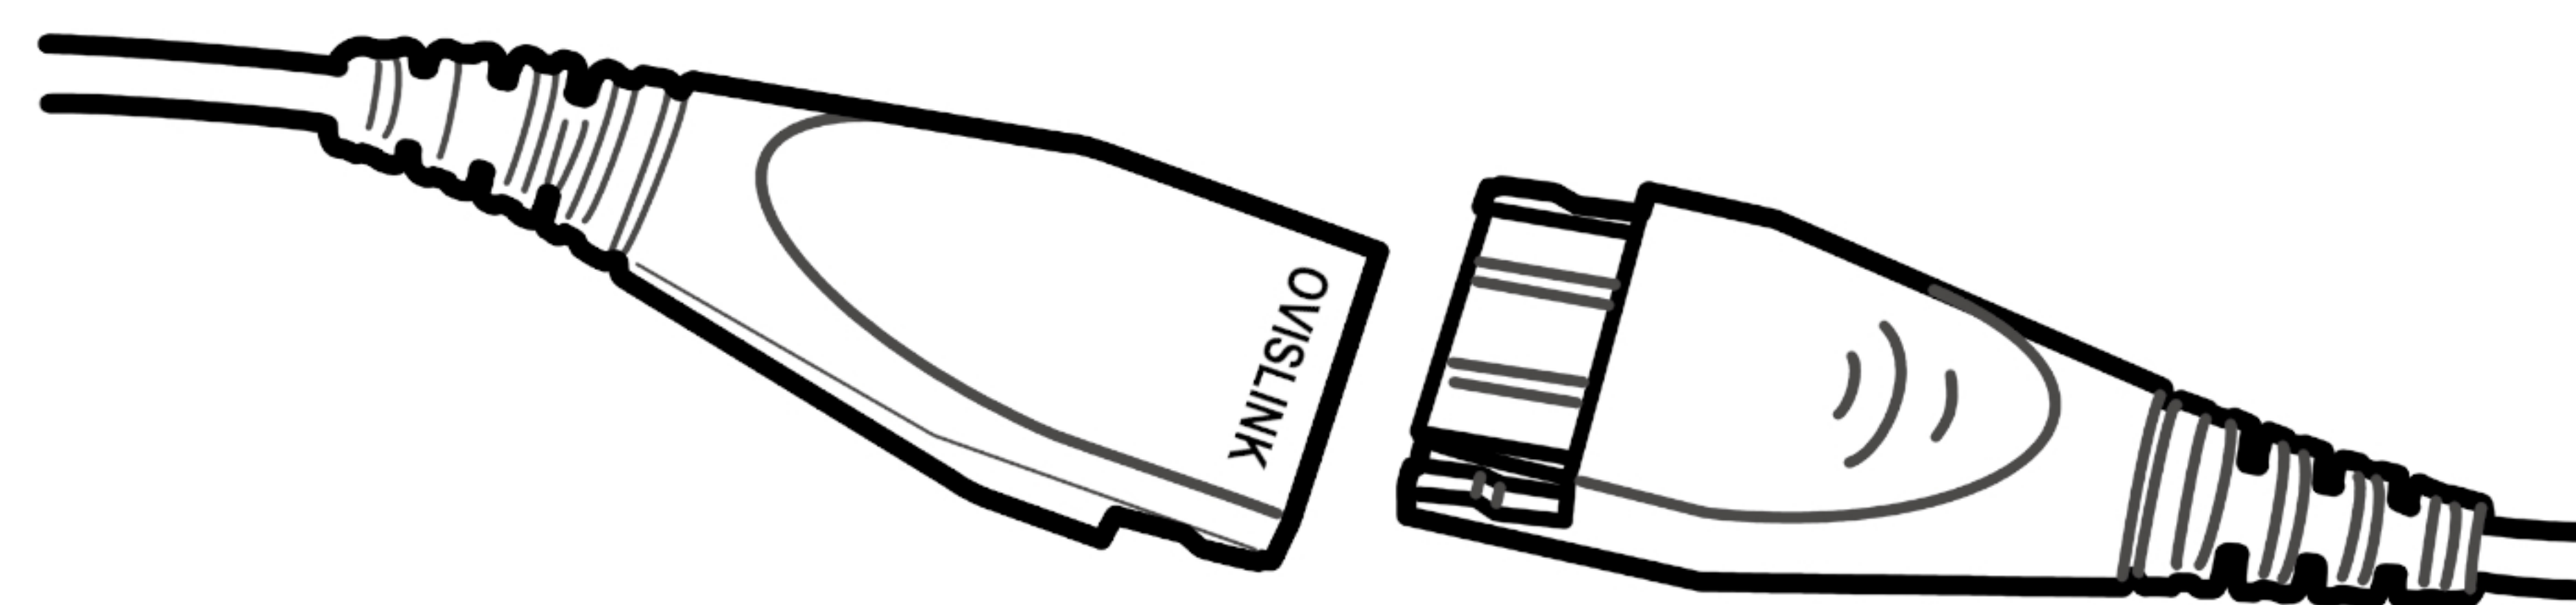

Dual Ear Call Center Headset Detail Diagram

⑧ Quick Disconnect

⑨ 2.5mm Connector

OvisLink