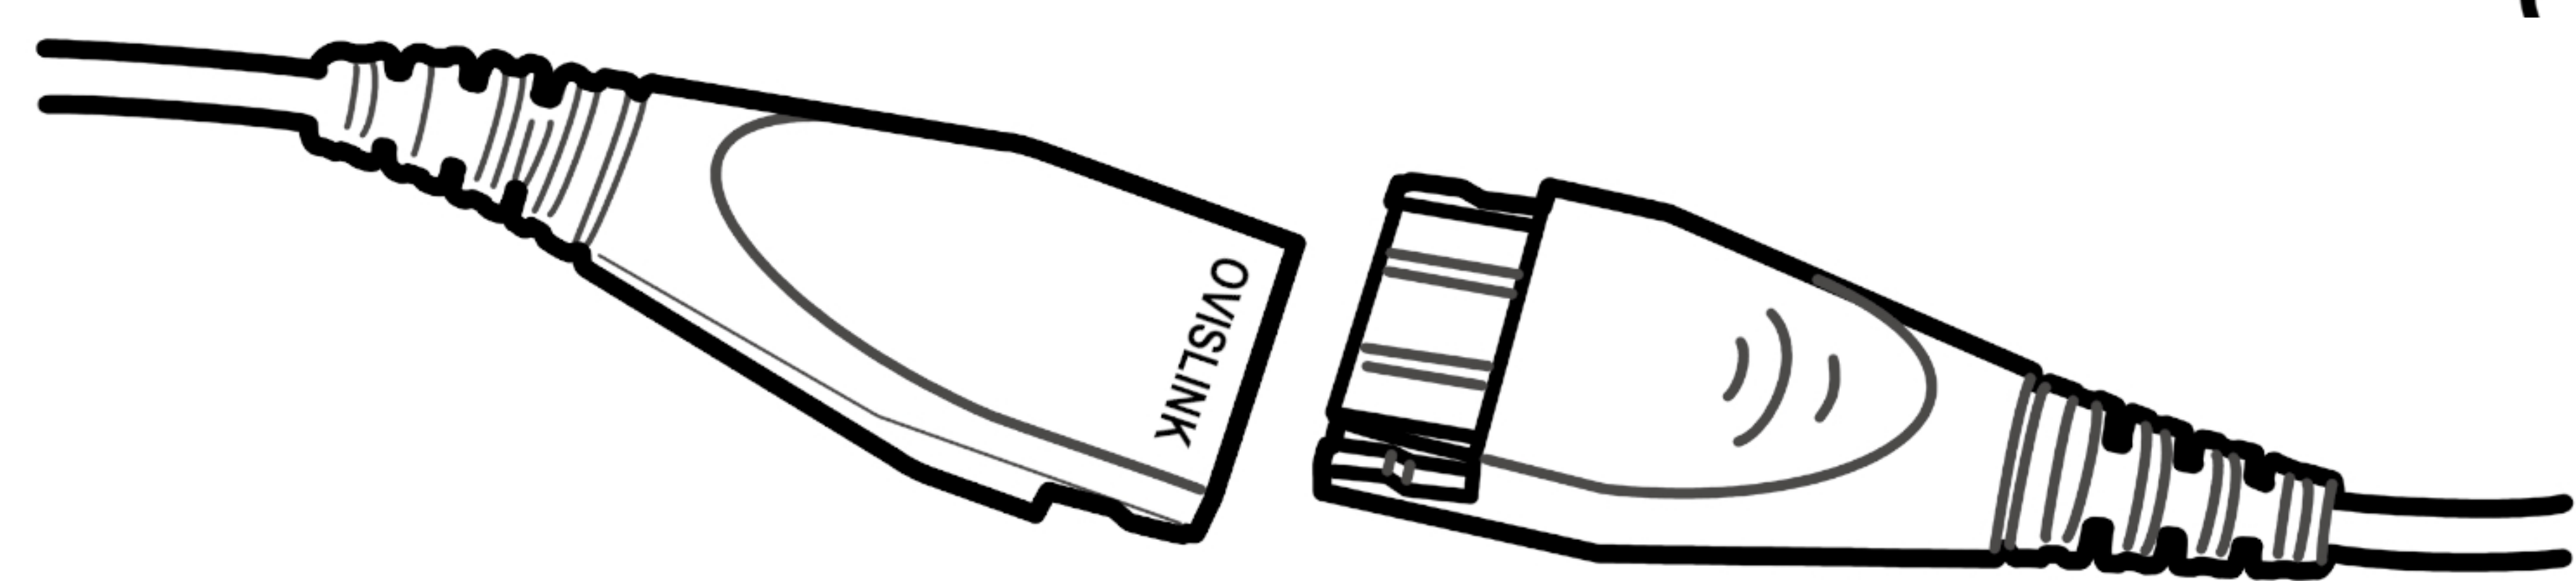

Dual Ear Call Center Headset Detail Diagram

⑧ Quick Disconnect

⑨ RJ9 Connector

⑩ 2.5mm Connector

OvisLink